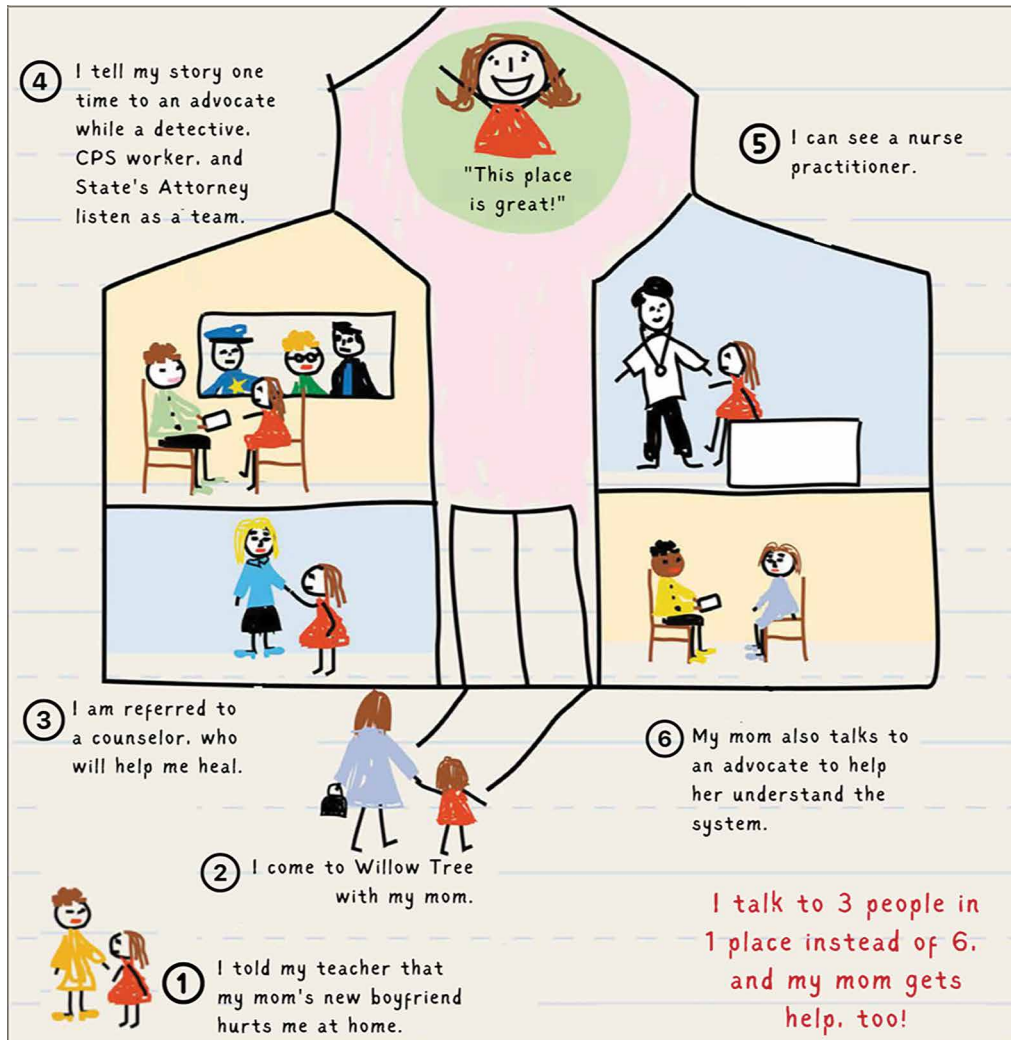

ABOUT WILLOW TREE

Willow Tree is a safe, home-like facility that provides intensive services to victims of child abuse, neglect, and other endangerment. Through its uniquely child-centered approach, specially trained Willow Tree professionals have interviewed more than 5,000 children since opening in January 2011.

Please note: Reservation of boat is not confirmed until payment is received. All guests must be 21 years of age or older.

FOR MORE INFORMATION

Visit:

familyservicesnew.org/lifesaver/

Contact:

Tim Kneeland 920.619.5662 or Christy Policy 917.301.2297

Willow Tree

Cornerstone Child Advocacy Center
www.familyservicesnew.org/willow-tree/

Better Help for Child Abuse Victims

Before, when a child disclosed that someone was hurting them, they had to go from place-to-place and talk with many people to get the help they needed. Now, they can go to Willow Tree, tell their story once and get the help they need to begin their healing process.